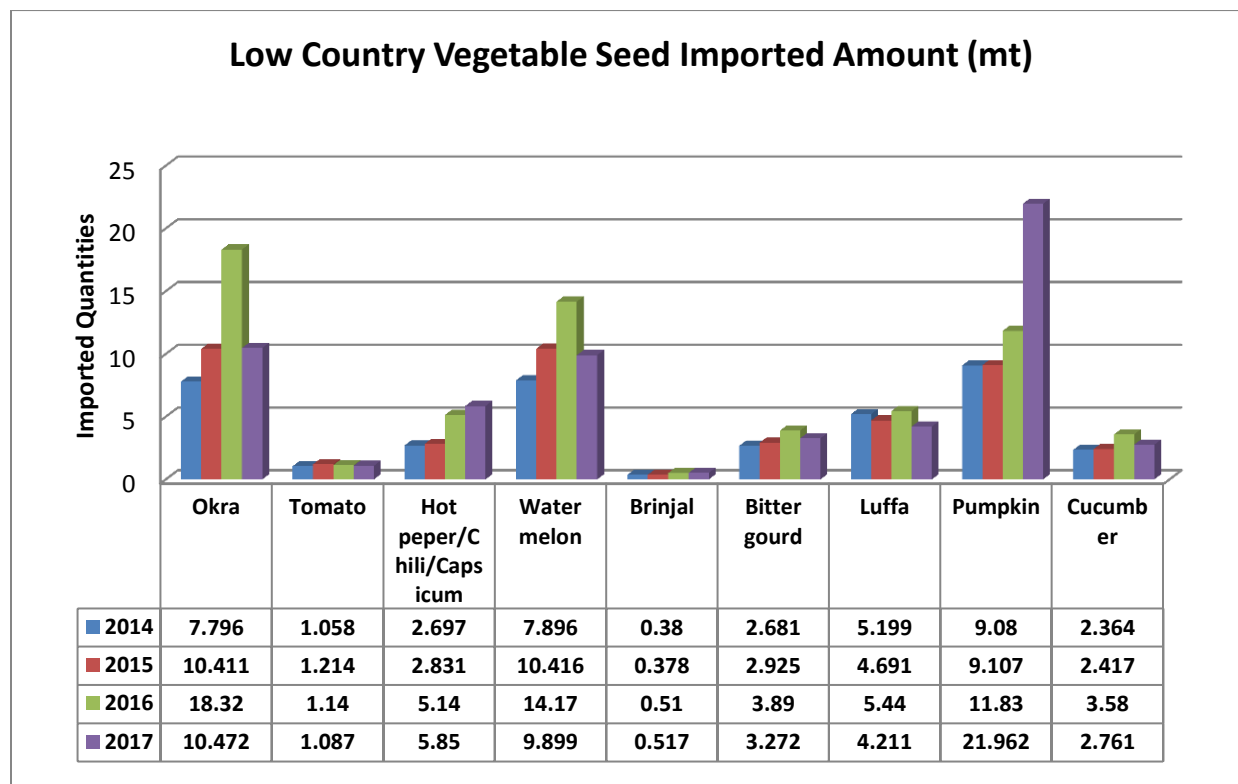

Imported Vegetable Seeds during past years

Vegetable Legume Seed Imported Amount (mt)

Condiment Seed Imported Amount (mt)

Up land Cereal (Maize) & Seed Potato Imported Amount (mt)