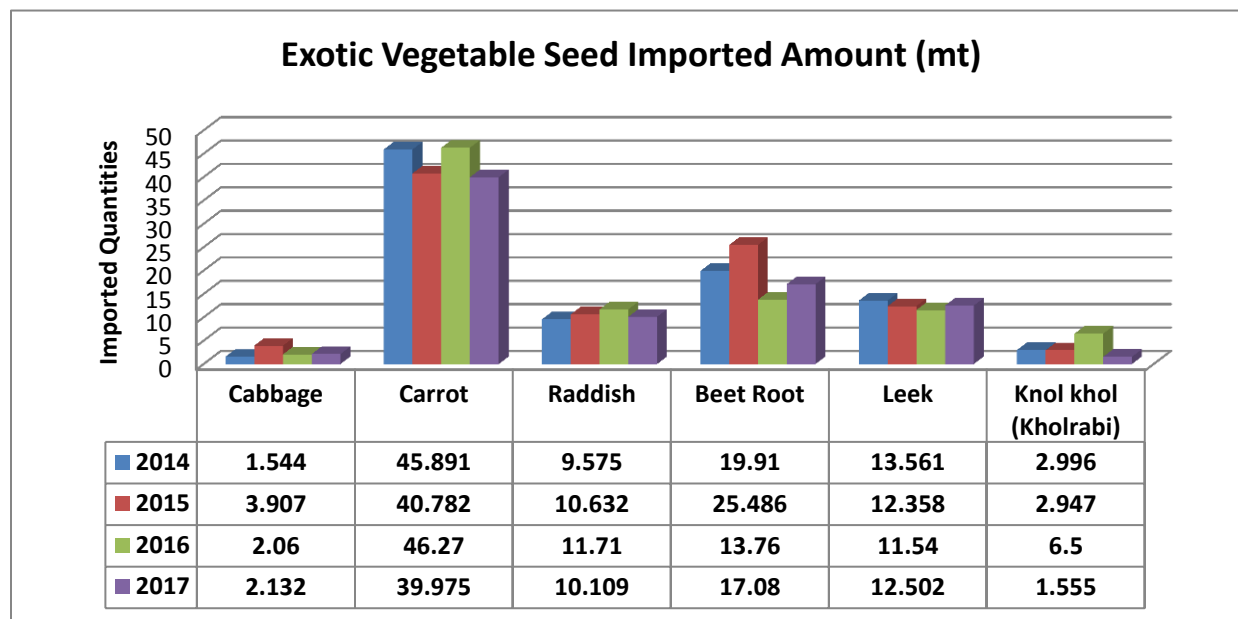

Imported Vegetable Seeds during past years

Vegetable Legume Seed Imported Amount (mt)

Condiment Seed Imported Amount (mt)

Up land Cereal (Maize) & Seed Potato Imported Amount (mt)