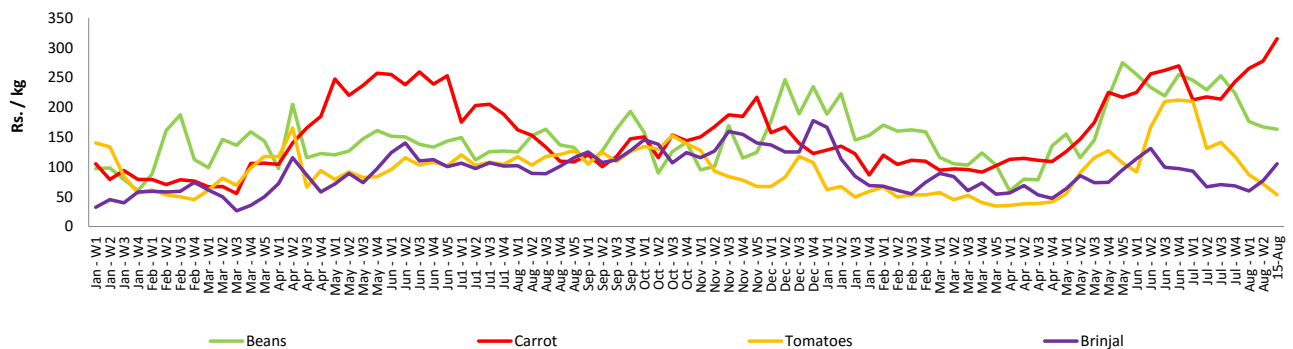

Fruits

- Prices of **Papaw** and **Pineapple** **increased** in **Pettah** market due to **low supply respectively** from **Vavuniya** and **Gampaha** districts.

Other

- **Wholesale** price of **imported Big onion** **decreased** in **Pettah** market due to **availability of varieties** from **India** and **Pakistan** although **retail price** remained at the **same level**.

Wholesale and Retail Prices of Selected Food Commodities - 2018/08/15

Vegetables

Item	Unit	Wholesale				Retail			
		Pettah		Dambulla		Pettah		Dambulla	
		Previous Week	Today	Previous Week	Today	Previous Week	Today	Previous Week	Today
Beans	Rs./Kg	136.00	100.00	147.00	143.00	169.00	140.00	167.00	163.00
Carrot	Rs./Kg	238.00	200.00	258.00	295.00	279.00	240.00	278.00	315.00
Cabbage	Rs./Kg	98.00	80.00	94.00	75.00	138.00	130.00	114.00	95.00
Tomatoes	Rs./Kg	56.00	50.00	51.00	31.00	95.00	80.00	71.00	53.00
Brinjal	Rs./Kg	81.00	75.00	57.00	85.00	117.00	110.00	77.00	105.00
Pumpkin	Rs./Kg	72.00	90.00	67.00	73.00	109.00	120.00	87.00	93.00
Snake gourd	Rs./Kg	84.00	80.00	65.00	43.00	124.00	120.00	85.00	63.00

- Price increased by more than 5% compared to previous week average price.
- Price decreased by more than 5% compared to previous week average price.

Retail Prices

Pettah

Dambulla

Wholesale and Retail Prices of Selected Food Commodities - 2018/08/15