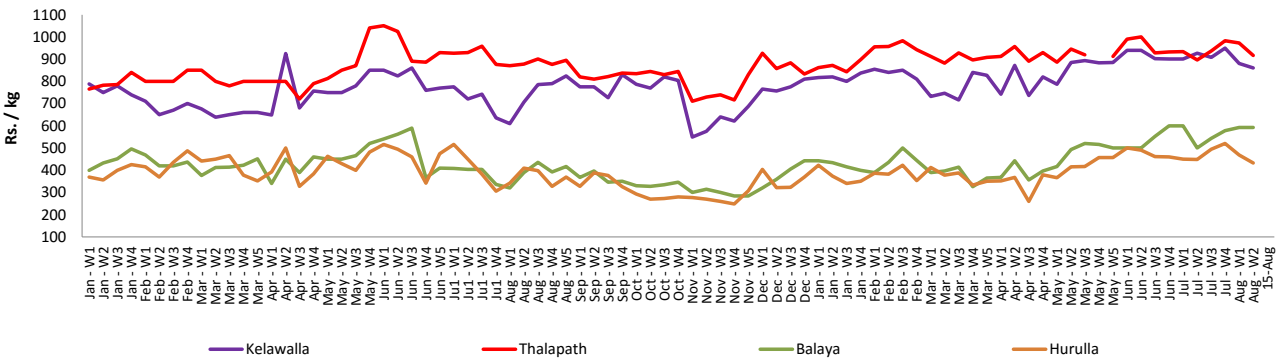

- Price increased by more than 5% compared to previous week average price.
- Price decreased by more than 5% compared to previous week average price.

Wholesale Prices

Maradagahamula

Pettah

Retail Prices

Pettah

Wholesale and Retail Prices of Selected Food Commodities - 2018/08/15

Fish

Item	Unit	Wholesale				Retail			
		Peliyagoda		Negombo		Peliyagoda		Negombo	
		Previous Week	Today	Previous Week	Today	Previous Week	Today	Previous Week	Today
Kelawalla	Rs./Kg	620.00	700.00	640.00	n.a.	966.00	1000.00	860.00	n.a.
Thalapath	Rs./Kg	732.00	750.00	704.00	n.a.	904.00	900.00	916.00	n.a.
Balaya	Rs./Kg	357.00	380.00	414.00	n.a.	457.00	480.00	592.00	n.a.
Paraw	Rs./Kg	593.00	650.00	524.00	n.a.	893.00	950.00	800.00	n.a.
Salaya	Rs./Kg	180.00	180.00	180.00	n.a.	232.00	240.00	258.00	n.a.
Hurulla	Rs./Kg	404.00	400.00	360.00	n.a.	464.00	500.00	432.00	n.a.

- Price increased by more than 5% compared to previous week average price.
- Price decreased by more than 5% compared to previous week average price.

Retail Prices

Peliyagoda

Negombo

Wholesale and Retail Prices of Selected Food Commodities - 2018/08/15