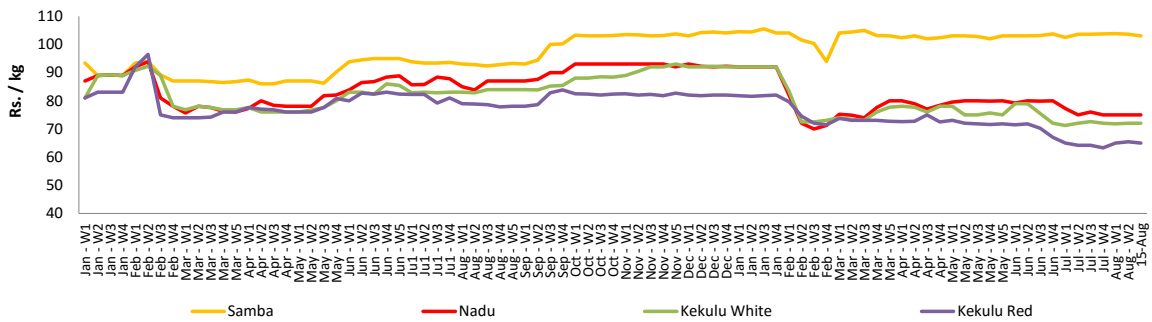

- Price increased by more than 5% compared to previous week average price.
- Price decreased by more than 5% compared to previous week average price.

Retail Prices

Pettah

Dambulla

Wholesale and Retail Prices of Selected Food Commodities - 2018/08/15

Rice

Item	Unit	Wholesale				Retail	
		Maradagahamula		Pettah		Pettah	
		Previous Week	Today	Previous Week	Today	Previous Week	Today
Samba	Rs./Kg	101.00	100.00	104.00	103.00	111.00	110.00
Nadu	Rs./Kg	74.00	76.00	75.00	75.00	85.00	85.00
Kekulu White	Rs./Kg	73.00	73.00	72.00	72.00	77.00	77.00
Kekulu Red	Rs./Kg	67.00	67.00	65.00	65.00	76.00	75.00

- Price increased by more than 5% compared to previous week average price.
- Price decreased by more than 5% compared to previous week average price.

Wholesale Prices

Maradagahamula

Pettah

Retail Prices

Pettah