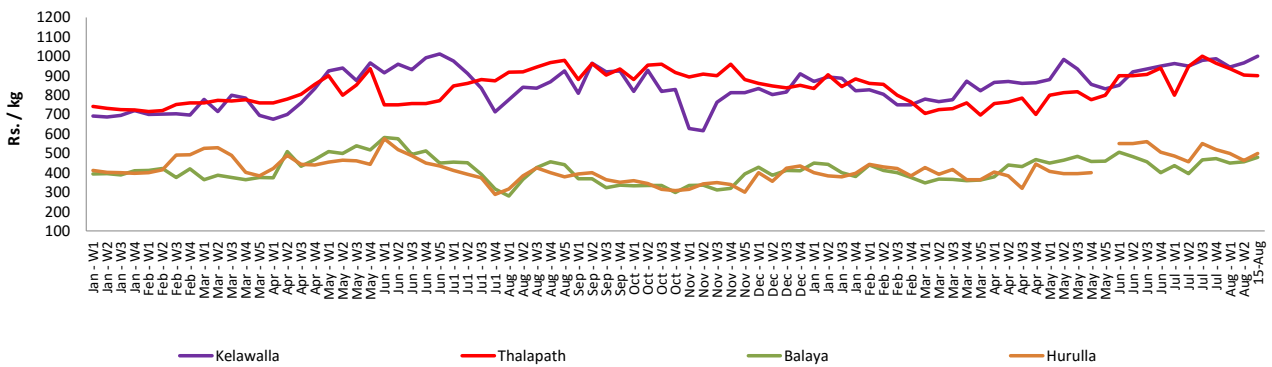

- Price increased by more than 5% compared to previous week average price.
- Price decreased by more than 5% compared to previous week average price.

Wholesale Prices

Maradagahamula

Pettah

Retail Prices

Pettah

Wholesale and Retail Prices of Selected Food Commodities - 2018/08/15

Fish

Item	Unit	Wholesale				Retail			
		Peliyagoda		Negombo		Peliyagoda		Negombo	
		Previous Week	Today	Previous Week	Today	Previous Week	Today	Previous Week	Today
Kelawalla	Rs./Kg	620.00	700.00	640.00	n.a.	966.00	1000.00	860.00	n.a.
Thalapath	Rs./Kg	732.00	750.00	704.00	n.a.	904.00	900.00	916.00	n.a.
Balaya	Rs./Kg	357.00	380.00	414.00	n.a.	457.00	480.00	592.00	n.a.
Paraw	Rs./Kg	593.00	650.00	524.00	n.a.	893.00	950.00	800.00	n.a.
Salaya	Rs./Kg	180.00	180.00	180.00	n.a.	232.00	240.00	258.00	n.a.
Hurulla	Rs./Kg	404.00	400.00	360.00	n.a.	464.00	500.00	432.00	n.a.

- Price increased by more than 5% compared to previous week average price.
- Price decreased by more than 5% compared to previous week average price.

Retail Prices

Peliyagoda

Negombo

Wholesale and Retail Prices of Selected Food Commodities - 2018/08/15