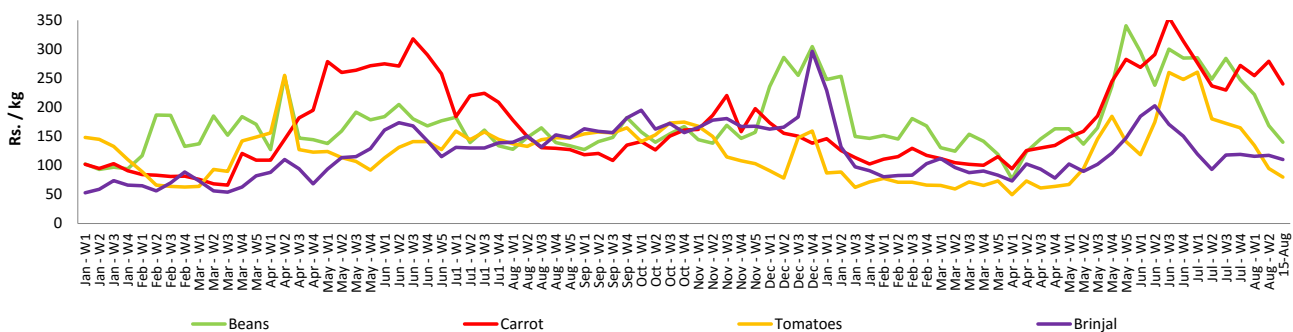

Fruits

- Prices of **Papaw** and **Pineapple** **increased** in **Pettah** market due to **low supply respectively** from **Vavuniya** and **Gampaha** districts.

Other

- **Wholesale** price of **imported Big onion** **decreased** in **Pettah** market due to **availability of varieties** from **India** and **Pakistan** although **retail price** remained at the **same level**.

Wholesale and Retail Prices of Selected Food Commodities - 2018/08/15

Vegetables

Item	Unit	Wholesale				Retail			
		Pettah		Dambulla		Pettah		Dambulla	
		Previous Week	Today	Previous Week	Today	Previous Week	Today	Previous Week	Today
Beans	Rs./Kg	136.00	100.00	147.00	143.00	169.00	140.00	167.00	163.00
Carrot	Rs./Kg	238.00	200.00	258.00	295.00	279.00	240.00	278.00	315.00
Cabbage	Rs./Kg	98.00	80.00	94.00	75.00	138.00	130.00	114.00	95.00
Tomatoes	Rs./Kg	56.00	50.00	51.00	31.00	95.00	80.00	71.00	53.00
Brinjal	Rs./Kg	81.00	75.00	57.00	85.00	117.00	110.00	77.00	105.00
Pumpkin	Rs./Kg	72.00	90.00	67.00	73.00	109.00	120.00	87.00	93.00
Snake gourd	Rs./Kg	84.00	80.00	65.00	43.00	124.00	120.00	85.00	63.00

- Price increased by more than 5% compared to previous week average price.
- Price decreased by more than 5% compared to previous week average price.

Retail Prices

Pettah

Dambulla

Wholesale and Retail Prices of Selected Food Commodities - 2018/08/15