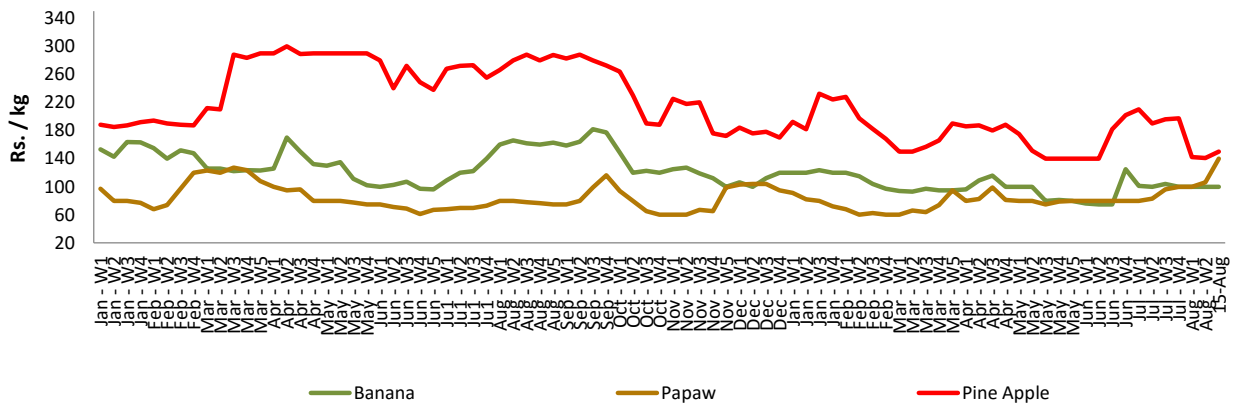

Wholesale and Retail Prices of Selected Food Commodities - 2018/08/15

Fruits

Item	Unit	Wholesale		Retail	
		Pettah			
		Previous Week	Today	Previous Week	Today
Banana (Sour)	Rs./Kg	59.00	70.00	100.00	100.00
Papaw	Rs./Kg	83.00	100.00	106.00	140.00
Pineapple	Rs./Kg	101.00	110.00	141.00	150.00

- Price increased by more than 5% compared to previous week average price.
- Price decreased by more than 5% compared to previous week average price.

Retail - Pettah