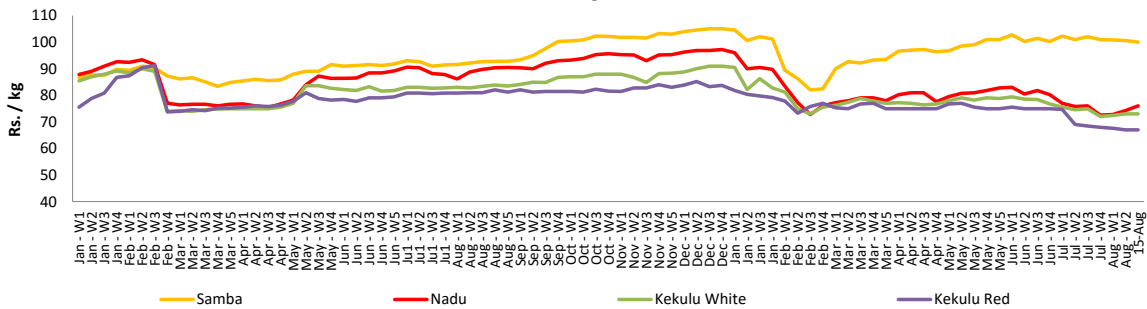

Wholesale and Retail Prices of Selected Food Commodities - 2018/08/15

Vegetables

Item	Unit	Wholesale				Retail			
		Pettah		Dambulla		Pettah		Dambulla	
		Previous Week	Today	Previous Week	Today	Previous Week	Today	Previous Week	Today
Beans	Rs./Kg	136.00	100.00	147.00	143.00	169.00	140.00	167.00	163.00
Carrot	Rs./Kg	238.00	200.00	258.00	295.00	279.00	240.00	278.00	315.00
Cabbage	Rs./Kg	98.00	80.00	94.00	75.00	138.00	130.00	114.00	95.00
Tomatoes	Rs./Kg	56.00	50.00	51.00	31.00	95.00	80.00	71.00	53.00
Brinjal	Rs./Kg	81.00	75.00	57.00	85.00	117.00	110.00	77.00	105.00
Pumpkin	Rs./Kg	72.00	90.00	67.00	73.00	109.00	120.00	87.00	93.00
Snake gourd	Rs./Kg	84.00	80.00	65.00	43.00	124.00	120.00	85.00	63.00

- Price increased by more than 5% compared to previous week average price.
- Price decreased by more than 5% compared to previous week average price.

Retail Prices

Pettah

Dambulla

Wholesale and Retail Prices of Selected Food Commodities - 2018/08/15

Rice

Item	Unit	Wholesale				Retail	
		Maradagahamula		Pettah		Pettah	
		Previous Week	Today	Previous Week	Today	Previous Week	Today
Samba	Rs./Kg	101.00	100.00	104.00	103.00	111.00	110.00
Nadu	Rs./Kg	74.00	76.00	75.00	75.00	85.00	85.00
Kekulu White	Rs./Kg	73.00	73.00	72.00	72.00	77.00	77.00
Kekulu Red	Rs./Kg	67.00	67.00	65.00	65.00	76.00	75.00

- Price increased by more than 5% compared to previous week average price.
- Price decreased by more than 5% compared to previous week average price.

Wholesale Prices

Maradagahamula

Pettah

Retail Prices

Pettah