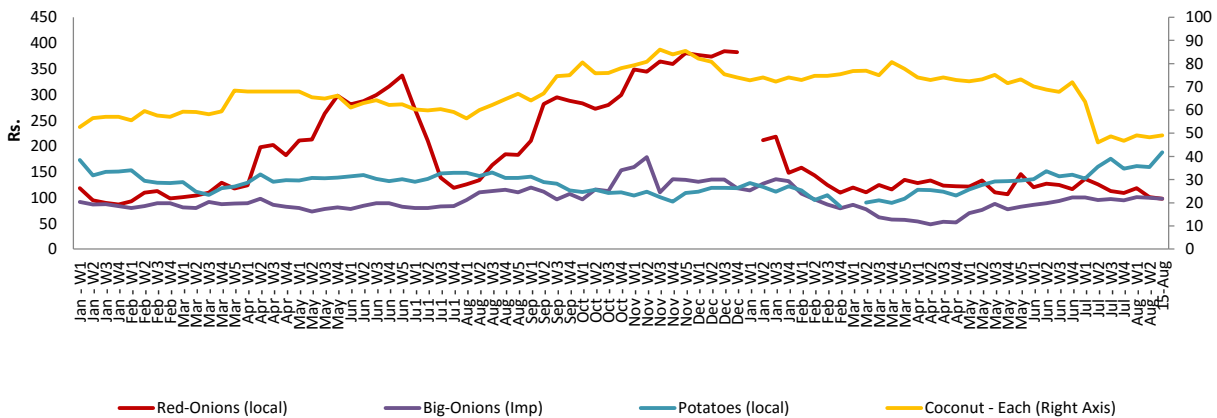

- Price increased by more than 5% compared to previous week average price.
- Price decreased by more than 5% compared to previous week average price.

Retail - Pettah

Wholesale and Retail Prices of Selected Food Commodities - 2018/08/15

Other

Item	Unit	Wholesale				Retail			
		Pettah		Dambulla		Pettah		Dambulla	
		Previous Week	Today	Previous Week	Today	Previous Week	Today	Previous Week	Today
Red-Onions (local)	Rs./Kg	129.00	130.00	89.00	88.00	163.00	160.00	101.00	98.00
Red-Onions (Imp)	Rs./Kg	n.a.	n.a.	n.a.	n.a.	n.a.	n.a.	n.a.	n.a.
Big-Onions (local)	Rs./Kg	n.a.	n.a.	n.a.	n.a.	n.a.	n.a.	n.a.	n.a.
Big-Onions (Imp)	Rs./Kg	92.00	80.00	89.00	88.00	116.00	100.00	100.00	98.00
Potatoes (local)	Rs./Kg	155.00	150.00	150.00	178.00	200.00	180.00	160.00	188.00
Potatoes (Imp)	Rs./Kg	69.00	80.00			100.00	100.00		
Dried Chillies (Imp)	Rs./Kg	250.00	250.00	250.00	253.00	297.00	300.00	259.00	263.00
Coconut	Rs./Nut	50.00	48.00	43.00	43.00	60.00	60.00	48.00	49.00
Coconut oil	Rs./Ltr	340.00	340.00			360.00	360.00		
Dhal	Rs./Kg	106.00	96.00			119.00	110.00		
Sugar	Rs./Kg	94.00	94.00			110.00	105.00		
Eggs	Rs./Each	18.00	17.50			19.00	18.50		
Katta	Rs./Kg	858.00	900.00			900.00	950.00		
Sprats	Rs./Kg	500.00	500.00			550.00	550.00		

- Price increased by more than 5% compared to previous week average price.
- Price decreased by more than 5% compared to previous week average price.

Retail Prices

Pettah

Dambulla

* Prices of food commodities may vary due to quality and markets among other factors.