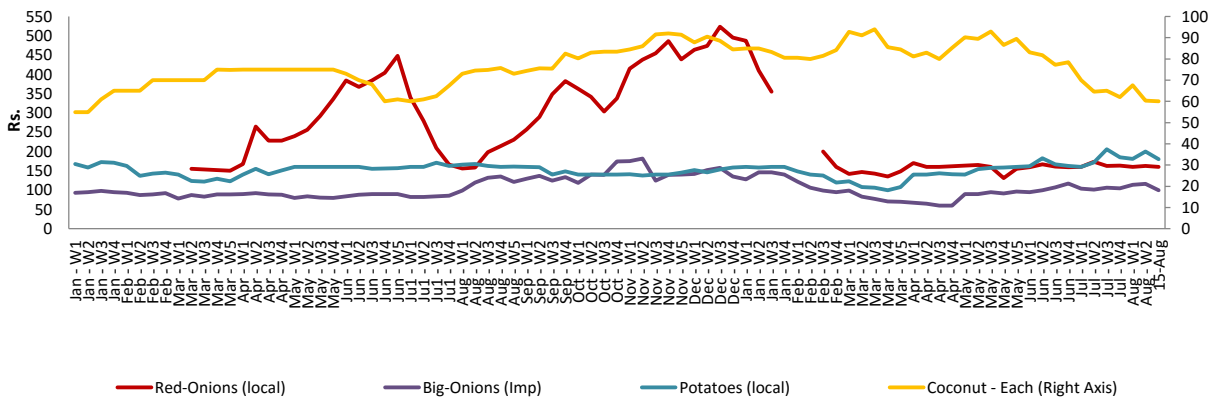

- Price increased by more than 5% compared to previous week average price.
- Price decreased by more than 5% compared to previous week average price.

Retail Prices

Peliyagoda

Negombo

Wholesale and Retail Prices of Selected Food Commodities - 2018/08/15

- Price increased by more than 5% compared to previous week average price.
- Price decreased by more than 5% compared to previous week average price.

Retail - Pettah

Wholesale and Retail Prices of Selected Food Commodities - 2018/08/15

- Price increased by more than 5% compared to previous week average price.
- Price decreased by more than 5% compared to previous week average price.

Retail Prices

Pettah

Dambulla

* Prices of food commodities may vary due to quality and markets among other factors.